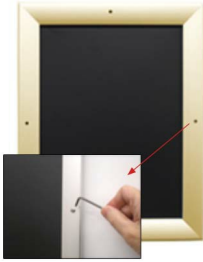

- Snap Lock Poster Frames with Security Screws + Allen Key Tool
- **Fits Posters 20x30**
- Wall Mount Poster Display Frames and Sign Holders
- Quick-Changing, **all 4 frame rails snap-open for easy poster changes**
- Front Loading Frame for posters and other signage
- Snap Frame Profile: 1 1/4" Wide
- Narrow profile offers 1" overall off the wall depth
- **Accepts 2 Printed Thicknesses: 3/8" & 1/2"**
- Viewable Area: Moulding overlaps poster insert by 3/8" all around
- **(9) Aluminum snap frame finishes available**
- **1/2" Silver Aluminum bottom frame rail is exposed from side view**

for all frame colors selected

- .040 Backing Board: Thin, durable backer board for 3/8" thick poster only
- .020 clear PETG overlay is included to protect thick poster insert (3/8" Only)
- **Allen Wrench Tool is included to help remove and secure your inserts.**
- SwingSnap poster frames can mount either **Portrait or Landscape**
- Installs Easily: Punched holes in frame allow for easy surface mounting
- Hanging hardware included

Mounted Graphic Details

**3/8" Mounted Graphic Insert**

All frames will include a .040 Black Backer Board  
All frames will include a .020 Clear Overlay

**1/2" MAX Mounted Graphic Insert**

.040 Black Backer Board **NOT INCLUDED** (can not fit)  
.020 Clear Overlay **NOT INCLUDED** (can not fit)

Customize your Snap Frames

- **Customize Security Screw Extra Deep Poster Snap Frames 20 x 30!**
- If you request a larger size Snap Frame FULLY ASSEMBLED,

please call for a shipping quote.

For Mounted Posters