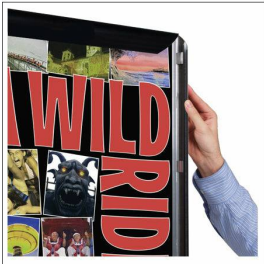

SwingSnaps 12 x 18 Poster Snap Frames (1 5/8" Wide Profile)

FOR CURRENT PRICING, VISIT THE ID # LISTED ABOVE
FREE SHIPPING

Product Details

- 12x18 Quick-Changing, all 4 frame rails snap-open for easy poster changes
- Fits 12x18 Signs, Graphics or Posters
- Front Loading Frame for 12x18 posters and other signage
- Snap Frame Profile: 1 5/8" Wide
- Narrow profile offers 11/16" overall off the wall depth
- Accepts printed material up to 1/16" thick
- Viewable Area: Moulding overlaps poster insert by 3/4" all around
- (2) Aluminum snap frame finishes available
- .040 Backing Board: Thin, durable backer board provides rigidity for your poster
- .020 clear PETG overlay is included to protect your poster insert
- No Tools! All four frame sides snap-open easily by hand
- SwingSnap poster frames can mount either **Portrait or Landscape**
- Installs Easily: Punched holes in frame allow for easy surface mounting
- Hanging hardware is included

• **Common Applications:** Displaying "suspended" advertisements or menus in front of windows or behind a counter or cash wrap is a great way to grab someone's attention and drive traffic and sales to your place of business.