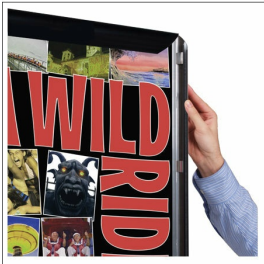

## SwingSnaps 17 x 22 Poster Snap Frames (1 5/8" Wide Profile)

FOR CURRENT PRICING, VISIT THE ID # LISTED ABOVE  
FREE SHIPPING

### Product Details

- 17x22 Quick-Changing, all 4 frame rails snap-open for easy poster changes
- Fits 17x22 Signs, Graphics or Posters
- Front Loading Frame for 17x22 posters and other signage
- Snap Frame Profile: 1 5/8" Wide
- Narrow profile offers 11/16" overall off the wall depth
- Accepts printed material up to 1/16" thick
- Viewable Area: Moulding overlaps poster insert by 3/4" all around
- (2) Aluminum snap frame finishes available
- .040 Backing Board: Thin, durable backer board provides rigidity for your poster
- .020 clear PETG overlay is included to protect your poster insert
- No Tools! All four frame sides snap-open easily by hand
- SwingSnap poster frames can mount either **Portrait or Landscape**
- Installs Easily: Punched holes in frame allow for easy surface mounting
- Hanging hardware is included

### Ceiling Mount Options

• **Common Applications:** Displaying "suspended" advertisements or menus in front of windows or behind a counter or cash wrap is a great way to grab someone's attention and drive traffic and sales to your place of business.