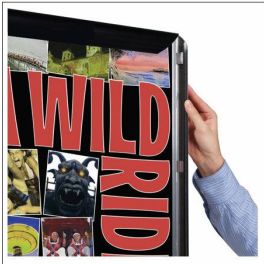

SwingSnaps 17 x 22 Poster Snap Frames (1 5/8" Wide Profile)

FOR CURRENT PRICING, VISIT THE ID # LISTED ABOVE
FREE SHIPPING

Product Details

- 17x22 Quick-Changing, all 4 frame rails snap-open for easy poster changes
- Fits 17x22 Signs, Graphics or Posters
- Front Loading Frame for 17x22 posters and other signage
- Snap Frame Profile: 1 5/8" Wide
- Narrow profile offers 11/16" overall off the wall depth
- Accepts printed material up to 1/16" thick
- Viewable Area: Moulding overlaps poster insert by 3/4" all around
- (2) Aluminum snap frame finishes available
- .040 Backing Board: Thin, durable backer board provides rigidity for your poster
- .020 clear PETG overlay is included to protect your poster insert
- No Tools! All four frame sides snap-open easily by hand
- SwingSnap poster frames can mount either **Portrait or Landscape**
- Installs Easily: Punched holes in frame allow for easy surface mounting
- Hanging hardware is included

• **Common Applications:** Displaying "suspended" advertisements or menus in front of windows or behind a counter or cash wrap is a great way to grab someone's attention and drive traffic and sales to your place of business.