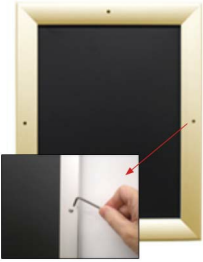

- Extra Large Snap Lock Frame with Security Screws and Allen Key
- Quick-Changing, all 4 frame rails snap-open for easy 72x96 poster changes
- Front Loading Frame for posters and other signage
- Snap Frame Profile: 1 1/4" Wide
- Narrow profile offers 11/16" overall off the wall depth
- Accepts printed material up to 1/16" thick
- Viewable Area: Moulding overlaps poster insert by 3/8" all around
- (9) Aluminum snap frame finishes available
- **Allen Wrench Tool is included to help remove and secure your inserts**
- SwingSnap poster frames can mount either [Portrait or Landscape](#)
- Installs Easily: Punched holes in frame allow for easy surface mounting
- Mounting hardware screws included

For Detailed Instructions on How to Assemble click on the Instruction Sheet ICON up above.

Custom Sizes & Shipping Options Available

- Call to **Customize Extra Large Security with Screw Snap Frames 72x96!**
- If you request a Snap Frame to be FULLY ASSEMBLED,

please call for a shipping quote.

- Call us to quote out snap frames sizes up to 144" x 144" (12 FEET x 12 FEET)

[About SwingSnap Snap Frames:](#)

Easy Assembly Instructions:

Model	Insert Size	Overall Size	Viewable Area	Ships Via	Shipping Wt	How is Frame Shipped?
SSMCSSXL-7296	72" x 96"	73 3/4" x 97 3/4"	71 1/4" x 95 1/4"	UPS	40	Unassembled