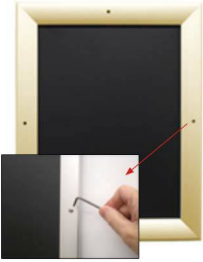

Extra Large Snap Frame 60x72 Ship UNASSEMBLED

- Aluminum snap-open displays are for **INDOOR** or **OUTDOOR** use

**Make sure you laminate your insert material if going outdoors
**Poster Snap Frames are weather resistant...not water-proof

Ships Unassembled

- ALL snap frame sizes are cut to size, and prepped for easy assembly
- Takes minutes to assemble, Corner Key and Mounting Hardware Included

- ALL snap frame rail sizes 85" and larger will be **CUT in HALF** and

provided with a Straight Joiner Key to connect the two snap frame rails together.

This will create a seam in your snap frame rail where 2 or more pieces on one side of your frame will flip open.

The main reason for creating the seam is to reduce shipping costs. We will ship these chopped snap frame rails via common carrier ground service.

Each Frame Rail that is **CUT in HALF** will receive a **CENTERED** security screw

- We will ship any Length up to 144" in **FULL LENGTH** via Freight Carrier.

Please call us for your oversized snap frame dimensions to provide frame & freight costs

For Detailed Instructions on How to Assemble click on the Instruction Sheet ICON up above.

Custom Sizes & Shipping Options Available

- **Call to Customize Extra Large Security with Screw Snap Frames 60x72!**
- If you request a Snap Frame to be FULLY ASSEMBLED,

please call for a shipping quote.

- Call us to quote out snap frames sizes up to 144" x 144" (12 FEET x 12 FEET)