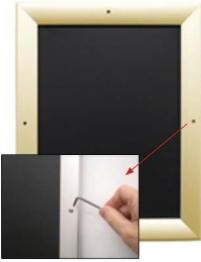

Extra Large Snap Frame 60x72 Ship UNASSEMBLED

- Aluminum snap-open displays are for **INDOOR** or ****OUTDOOR** use

**Make sure you laminate your insert material if going outdoors
**Poster Snap Frames are weather resistant...not water-proof

Ships Unassembled

- ALL snap frame sizes are cut to size, and prepped for easy assembly
- Takes minutes to assemble, Corner Key and Mounting Hardware Included

- ALL snap frame rail sizes 85" and larger will be **CUT in HALF** and

provided with a Straight Joiner Key to connect the two snap frame rails together.

This will create a seam in your snap frame rail where 2 or more pieces on one side of your frame will flip open.

The main reason for creating the seam is to reduce shipping costs. We will ship these chopped snap frame rails via common carrier ground service.

Each Frame Rail that is **CUT in HALF** will receive a **CENTERED** security screw

- We will ship any Length up to 144" in **FULL LENGTH** via Freight Carrier.

Please call us for your oversized snap frame dimensions to provide frame & freight costs

For Detailed Instructions on How to Assemble click on the Instruction Sheet ICON up above.

Custom Sizes & Shipping Options Available

- Call to **Customize Extra Large Security with Screw Snap Frames 60x72!**
- If you request a Snap Frame to be FULLY ASSEMBLED,

please call for a shipping quote.

- Call us to quote out snap frames sizes up to 144" x 144" (12 FEET x 12 FEET)

[About SwingSnap Snap Frames:](#)