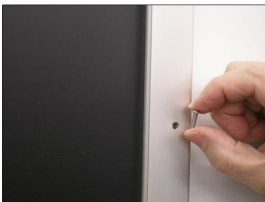

Extra Large Snap Frame 60x72 Ship UNASSEMBLED

- Aluminum snap-open displays are for **INDOOR** or **OUTDOOR** use

**Make sure you laminate your insert material if going outdoors
**Poster Snap Frames are weather resistant...not water-proof

Ships Unassembled

- ALL snap frame sizes are cut to size, and prepped for easy assembly
- Takes minutes to assemble, Corner Key and Mounting Hardware Included

- ALL snap frame rail sizes 85" and larger will be **CUT in HALF** and

provided with a Straight Joiner Key to connect the two snap frame rails together.

This will create a seam in your snap frame rail where 2 or more pieces on one side of your frame will flip open.

The main reason for creating the seam is to reduce shipping costs. We will ship these chopped snap frame rails via common carrier ground service.

Each Frame Rail that is **CUT in HALF** will receive a **CENTERED** security screw

- We will ship any Length up to 144" in **FULL LENGTH** via Freight Carrier.

Please call us for your oversized snap frame dimensions to provide frame & freight costs

For Detailed Instructions on How to Assemble click on the Instruction Sheet ICON up above.

Custom Sizes & Shipping Options Available

- **Call to Customize Extra Large Security with Screw Snap Frames 60x72!**
- If you request a Snap Frame to be FULLY ASSEMBLED,

please call for a shipping quote.

- Call us to quote out snap frames sizes up to 144" x 144" (12 FEET x 12 FEET)