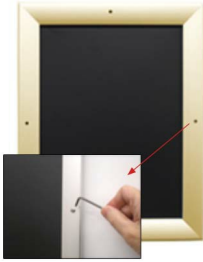

for all frame colors selected

- .040 Backing Board: Thin, durable backer board for 3/8" thick poster only
- .020 clear PETG overlay is included to protect thick poster insert (3/8" Only)
- **Allen Wrench Tool is included to help remove and secure your inserts.**
- SwingSnap poster frames can mount either **Portrait or Landscape**
- Installs Easily: Punched holes in frame allow for easy surface mounting
- Hanging hardware included

- Aluminum snap-open displays are for **INDOOR** or ****OUTDOOR** use

****Make sure you laminate your insert material if going outdoors**
****Poster Snap Frames are weather resistant...not water-proof**

Mounted Graphic Details

3/8" Mounted Graphic Insert

All frames will include a .040 Black Backer Board
All frames will include a .020 Clear Overlay

1/2" MAX Mounted Graphic Insert

.040 Black Backer Board **NOT INCLUDED** (can not fit)
.020 Clear Overlay **NOT INCLUDED** (can not fit)

Customize your Snap Frames

- **Customize Security Screw Extra Deep Poster Snap Frames 9 x 12!**
- If you request a larger size Snap Frame FULLY ASSEMBLED,

please call for a shipping quote.

For Mounted Posters