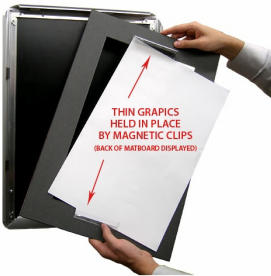

Designer Snap Frames for Posters 30x36 (4" Wide Matboard)

FOR CURRENT PRICING, VISIT THE ID # LISTED ABOVE

4" VIEWABLE
MATBOARD

Product Details

- 30x36 Aluminum Snap Frame with 4" Matboard Border
- Poster snap frames 30 x 36 ships **fully assembled**
- Quick-Changing, all 4 frame rails snap-open for easy poster changes
- Holds 30x36 poster or sign
- Snap Frame Profile: 1 1/4" Wide
- Narrow profile offers 11/16" overall off the wall depth
- Accepts printed material up to 1/16" thick
- (9) Aluminum snap frame finishes available
- .040 Backing Board: Thin, durable backer board provides rigidity for your poster
- .020 clear PETG overlay is included to protect your poster insert
- No Tools! All four frame sides snap-open easily by hand
- SwingSnap poster frames can mount either **Portrait or Landscape**
- Installs Easily: Punched holes in frame allow for easy surface mounting
- Hanging hardware (screws) are included

- All Snap Poster Frames Shipped **ASSEMBLED**
- Designer snap-open sign frames are for **INDOOR USE ONLY**

Matboards Create Numerous Benefits

- The 4" wide Mat Border provides an upscale touch to your 30 x 36 poster insert with greater impact.
- Re-Printing of smaller size inserts will have cost savings.
- You can change your Mat Border colors anytime, and create an entire new look for your interior.

Matboard Details

- 4" Viewable Mat Border
- Matboard Overlaps Poster by 1" ALL AROUND
- (24) Beveled Matboard Colors Available
- Magnetic Clamps are placed onto the back of the Matboard

to secure your thin poster, graphic or image in place.