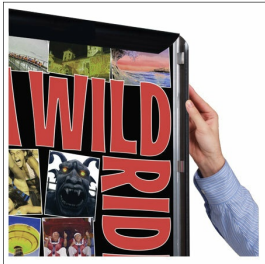

SwingSnaps 20 x 30 Poster Snap Frames (1 5/8" Wide Profile)

FOR CURRENT PRICING, VISIT THE ID # LISTED ABOVE
FREE SHIPPING

Product Details

- 20x30 Quick-Changing, all 4 frame rails snap-open for easy poster changes
- Fits 20x30 Signs, Graphics or Posters
- Front Loading Frame for 20x30 posters and other signage
- Snap Frame Profile: 1 5/8" Wide
- Narrow profile offers 11/16" overall off the wall depth
- Accepts printed material up to 1/16" thick
- Viewable Area: Moulding overlaps poster insert by 3/4" all around
- (2) Aluminum snap frame finishes available
- .040 Backing Board: Thin, durable backer board provides rigidity for your poster
- .020 clear PETG overlay is included to protect your poster insert
- No Tools! All four frame sides snap-open easily by hand
- SwingSnap poster frames can mount either **Portrait or Landscape**
- Installs Easily: Punched holes in frame allow for easy surface mounting
- Hanging hardware is included

• **Common Applications:** Displaying "suspended" advertisements or menus in front of windows or behind a counter or cash wrap is a great way to grab someone's attention and drive traffic and sales to your place of business.