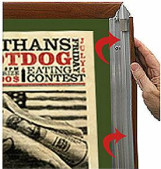

Designer Wood Snap Frames for Posters 9x12 (1" Wide Matboard)

FOR CURRENT PRICING, VISIT THE ID # LISTED ABOVE

1" VIEWABLE
MATBOARD

ALL FOUR SIDES
SNAP OPEN

Product Details

- 9x12 Snap Frame with 1" Matboard Border
- Poster snap frames 9 x 12 ships **fully assembled**
- Quick-Changing, all 4 frame rails snap-open for easy poster changes
- Holds 9x12 poster or sign
- Snap Frame Profile: 1 1/4" Wide
- Narrow profile offers 11/16" overall off the wall depth
- Accepts printed material up to 1/16" thick
- (3) Faux wood snap frame finishes available
- .040 Backing Board: Thin, durable backer board provides rigidity for your poster
- .020 clear PETG overlay is included to protect your poster insert
- No Tools! All four frame sides snap-open easily by hand
- SwingSnap poster frames can mount either **Portrait or Landscape**
- Installs Easily: Punched holes in frame allow for easy surface mounting
- Hanging hardware (screws) are included

- All Snap Poster Frames Shipped **ASSEMBLED**
- Designer snap-open sign frames are for **INDOOR USE ONLY**

Matboards Create Numerous Benefits

- The 1" wide Mat Border provides an upscale touch to your 9 x 12 poster insert with greater impact.
- Re-Printing of smaller size inserts will have cost savings.
- You can change your Mat Border colors anytime, and create an entire new look for your interior.

Matboard Details

- 1" Viewable Mat Border
- Matboard Overlaps Poster by 1" ALL AROUND
- (24) Beveled Matboard Colors Available
- Magnetic Clamps are placed onto the back of the Matboard

to secure your thin poster, graphic or image in place.
See Instruction Sheets ICON (above) for further details.