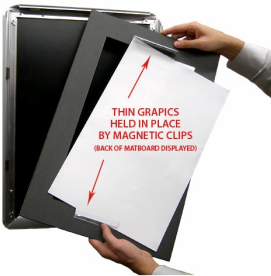

Designer Snap Frames for Posters 27x40 (3" Wide Matboard)

FOR CURRENT PRICING, VISIT THE ID # LISTED ABOVE

3" VIEWABLE
MATBOARD

Product Details

- 27x40 Aluminum Snap Frame with 3" Matboard Border
- Poster snap frames 27 x 40 ships **fully assembled**
- Quick-Changing, all 4 frame rails snap-open for easy poster changes
- Holds 27x40 poster or sign
- Snap Frame Profile: 1 1/4" Wide
- Narrow profile offers 11/16" overall off the wall depth
- Accepts printed material up to 1/16" thick
- (9) Aluminum snap frame finishes available
- .040 Backing Board: Thin, durable backer board provides rigidity for your poster
- .020 clear PETG overlay is included to protect your poster insert
- No Tools! All four frame sides snap-open easily by hand
- SwingSnap poster frames can mount either **Portrait or Landscape**
- Installs Easily: Punched holes in frame allow for easy surface mounting
- Hanging hardware (screws) are included

- All Snap Poster Frames Shipped **ASSEMBLED**
- Designer snap-open sign frames are for **INDOOR USE ONLY**

Matboards Create Numerous Benefits

- The 3" wide Mat Border provides an upscale touch to your 27 x 40 poster insert with greater impact.
- Re-Printing of smaller size inserts will have cost savings.
- You can change your Mat Border colors anytime, and create an entire new look for your interior.