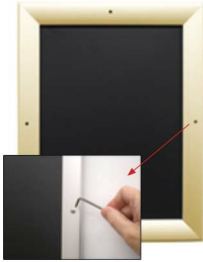

EXTRA LARGE - EXTRA DEEP 60x96 Poster Snap Frames with Security Screws (for MOUNTED GRAPHICS)

FOR CURRENT PRICING, VISIT THE ID # LISTED ABOVE
FREE SHIPPING

Product Details

***ALL 4 FRAME SIDES HAVE A SECURITY SCREW PLACED INTO THE CENTER OF EACH FRAME RAIL. THESE SCREWS SECURE THE SAFETY OF YOUR 60 x 96 POSTING AND PREVENT ANY TAMPERING.**

- Extra Large Security Snap Frames for **60x96 Mounted Graphics**
- Quick-Changing, all 4 frame rails snap-open for easy poster changes
- Front Loading Frame for 60x96 posters and other signage
- Snap Frame Profile: 1 1/4" Wide
- **Narrow profile offers 1" overall off the wall depth**
- **Accepts 2 Printed Thicknesses: 3/8" & 1/2"**
- Viewable Area: Moulding overlaps poster insert by 3/8" all around
- **(9) Aluminum snap frame finishes available**
- **1/2" Silver bottom frame rail is exposed from side view for all frame**

colors selected

- **Allen Wrench Tool is included to remove and secure your inserts**
- SwingSnap poster frames can mount either **Portrait or Landscape**
- Installs Easily: Punched holes in frame allow for easy surface mounting
- Hanging hardware (screws) included