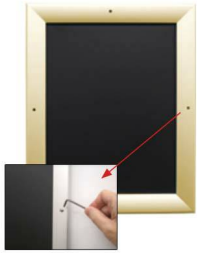

11 x 14 Poster Snap Frame SwingSnaps (with Security Screws)

FOR CURRENT PRICING, VISIT THE ID # LISTED ABOVE
FREE SHIPPING

Product Details

***ALL 4 FRAME SIDES HAVE A SECURITY SCREW PLACED INTO THE CENTER OF EACH FRAME RAIL. THESE SCREWS SECURE THE SAFETY OF YOUR POSTING AND PREVENT ANY TAMPERING.**

- 11x14 Quick-Changing, all 4 frame rails snap-open for easy poster changes
- Fits 11 x 14 Posters
- Front Loading Frame for 11x14 posters and other signage
- Snap Frame Profile: 1 1/4" Wide
- Narrow profile offers 11/16" overall off the wall depth
- Accepts printed material up to 1/16" thick
- Viewable Area: Moulding overlaps poster insert by 3/8" all around
- (8) Aluminum snap frame finishes available
- .040 Backing Board: Thin, durable backer board provides rigidity for your poster
- .020 clear PETG overlay is included to protect your poster insert
- **Allen Wrench Tool is included to help remove and secure your inserts.**
- SwingSnap poster frames can mount either **Portrait or Landscape**
- Installs Easily: Punched holes in frame allow for easy surface mounting
- Hanging hardware is included

- Aluminum snap-open displays are for **INDOOR** or ****OUTDOOR** use

****Make sure you laminate your insert material if going outdoors**
****Poster Snap Frames are weather resistant...not water-proof**