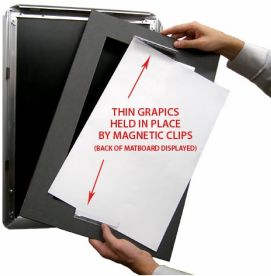

## Designer Snap Frames for Posters 22x28 (2" Wide Matboard)

FOR CURRENT PRICING, VISIT THE ID # LISTED ABOVE

2" VIEWABLE  
MATBOARD

### Product Details

- 22x28 Aluminum Snap Frame with 2" Matboard Border
- Poster snap frames 22 x 28 ships **fully assembled**
- Quick-Changing, all 4 frame rails snap-open for easy poster changes
- Holds 22x28 poster or sign
- Snap Frame Profile: 1 1/4" Wide
- Narrow profile offers 11/16" overall off the wall depth
- Accepts printed material up to 1/16" thick
- (9) Aluminum snap frame finishes available
- .040 Backing Board: Thin, durable backer board provides rigidity for your poster
- .020 clear PETG overlay is included to protect your poster insert
- No Tools! All four frame sides snap-open easily by hand
- SwingSnap poster frames can mount either **Portrait or Landscape**
- Installs Easily: Punched holes in frame allow for easy surface mounting
- Hanging hardware (screws) are included

- All Snap Poster Frames Shipped **ASSEMBLED**
- Designer snap-open sign frames are for **INDOOR USE ONLY**