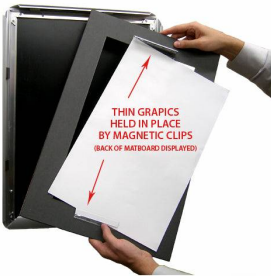

Designer Snap Frames for Posters 22x28 (2" Wide Matboard)

FOR CURRENT PRICING, VISIT THE ID # LISTED ABOVE

2" VIEWABLE
MATBOARD

Product Details

- 22x28 Aluminum Snap Frame with 2" Matboard Border
- Poster snap frames 22 x 28 ships **fully assembled**
- Quick-Changing, all 4 frame rails snap-open for easy poster changes
- Holds 22x28 poster or sign
- Snap Frame Profile: 1 1/4" Wide
- Narrow profile offers 11/16" overall off the wall depth
- Accepts printed material up to 1/16" thick
- (8) Aluminum snap frame finishes available
- .040 Backing Board: Thin, durable backer board provides rigidity for your poster
- .020 clear PETG overlay is included to protect your poster insert
- No Tools! All four frame sides snap-open easily by hand
- SwingSnap poster frames can mount either **Portrait or Landscape**
- Installs Easily: Punched holes in frame allow for easy surface mounting
- Hanging hardware (screws) are included

- All Snap Poster Frames Shipped **ASSEMBLED**
- Designer snap-open sign frames are for **INDOOR USE ONLY**

Matboards Create Numerous Benefits

- The 2" wide Mat Border provides an upscale touch to your 22 x 28 poster insert with greater impact.
- Re-Printing of smaller size inserts will have cost savings.
- You can change your Mat Border colors anytime, and create an entire new look for your interior.