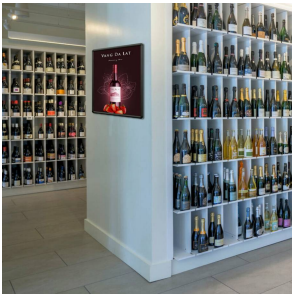

SwingSnaps Poster Snap Frames 12x36 (1" Wide with Radius Corners)

FOR CURRENT PRICING, VISIT THE ID # LISTED ABOVE
FREE SHIPPING

Product Details

- 12x36 Quick-Changing, all 4 frame rails snap-open for easy poster changes
- Fits posters 12 x 36
- Front Loading 12x36 Frame for posters and other signage
- Snap Frame Profile: 1" Wide
- Narrow profile offers .43" overall off the wall depth
- Accepts printed material up to 1/16" thick
- Viewable Area: Moulding overlaps poster insert by 3/8" all around
- (2) Aluminum snap frame finishes available: Satin Silver and Sain Black
- .040 Backing Board: Thin, durable backer board provides rigidity for your poster
- .020 clear PETG overlay is included to protect your poster insert
- No Tools! All four frame sides snap-open easily by hand
- SwingSnap poster frames can mount either **Portrait or Landscape**
- Installs Easily: Punched holes in frame allow for easy surface mounting
- Hanging hardware is included

Ceiling Mount Options

- **Common Applications:** Displaying "suspended" advertisements or menu's in

front of windows or behind a counter or cash wrap is a great way to grab someone's attention and drive traffic and sales to your place of business.