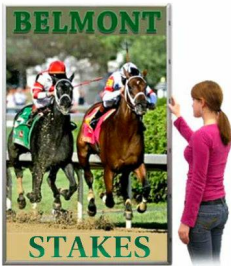

36x84 Large Frame Snap Open Front Loading Poster Snap Frames (1 1/4" Profile for MOUNTED GRAPHICS)

FOR CURRENT PRICING, VISIT THE ID # LISTED ABOVE
FREE SHIPPING

Product Details

- Extra Large, Snap Open Metal 36x84 Poster Snap Frame
- Quick-Changing, all 4 frame rails snap-open for easy poster changes
- Front Loading Frame for 36x84 posters and other signage
- Snap Frame Profile: 1 1/4" Wide
- Narrow profile offers 11/16" overall off the wall depth
- **Accepts 3 Printed Thicknesses: 1/8" | 3/16" | 1/4"**
- Viewable Area: Moulding overlaps poster insert by 3/8" all around
- (8) Aluminum snap frame finishes available
- **.040 Backing Board: Thin backer board provides rigidity for your poster**
- **.020 clear PETG overlay is included to protect your poster insert**
- No Tools! All four frame sides snap-open easily by hand
- SwingSnap poster frames can mount either Portrait or Landscape
- Installs Easily: Punched holes in frame allow for easy surface mounting
- Mounting hardware (screws) are included
- Call For Custom Snap Frame Sizes: Large or Small Poster Displays