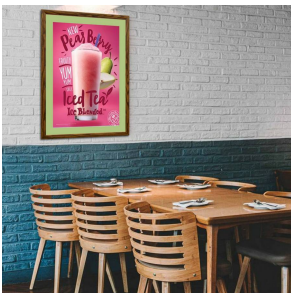

## Designer Wood Snap Frames for Posters 20x20 (3" Wide Matboard)

FOR CURRENT PRICING, VISIT THE ID # LISTED ABOVE

### Product Details

- 20x20 Snap Frame with 3" Matboard Border
- Poster snap frames 20 x 20 ships **fully assembled**
- Quick-Changing, all 4 frame rails snap-open for easy poster changes
- Holds 20x20 poster or sign
- Snap Frame Profile: 1 1/4" Wide
- Narrow profile offers 11/16" overall off the wall depth
- Accepts printed material up to 1/16" thick
- (3) Faux wood snap frame finishes available
- .040 Backing Board: Thin, durable backer board provides rigidity for your poster
- .020 clear PETG overlay is included to protect your poster insert
- No Tools! All four frame sides snap-open easily by hand
- SwingSnap poster frames can mount either **Portrait or Landscape**
- Installs Easily: Punched holes in frame allow for easy surface mounting
- Hanging hardware (screws) are included

- All Snap Poster Frames Shipped **ASSEMBLED**
- Designer snap-open sign frames are for **INDOOR USE ONLY**

### Matboards Create Numerous Benefits

- The 3" wide Mat Border provides an upscale touch to your 20 x 20 poster insert with greater impact.
- Re-Printing of smaller size inserts will have cost savings.
- You can change your Mat Border colors anytime, and create an entire new look for your interior.