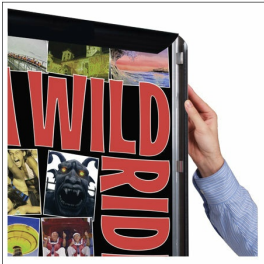

## SwingSnaps 16 x 24 Poster Snap Frames (1 5/8" Wide Profile)

FOR CURRENT PRICING, VISIT THE ID # LISTED ABOVE  
FREE SHIPPING

### Product Details

- 16x24 Quick-Changing, all 4 frame rails snap-open for easy poster changes
- Fits 16x24 Signs, Graphics or Posters
- Front Loading Frame for 16x24 posters and other signage
- Snap Frame Profile: 1 5/8" Wide
- Narrow profile offers 11/16" overall off the wall depth
- Accepts printed material up to 1/16" thick
- Viewable Area: Moulding overlaps poster insert by 3/4" all around
- (2) Aluminum snap frame finishes available
- .040 Backing Board: Thin, durable backer board provides rigidity for your poster
- .020 clear PETG overlay is included to protect your poster insert
- No Tools! All four frame sides snap-open easily by hand
- SwingSnap poster frames can mount either **Portrait or Landscape**
- Installs Easily: Punched holes in frame allow for easy surface mounting
- Hanging hardware is included

### Ceiling Mount Options

• **Common Applications:** Displaying "suspended" advertisements or menus in front of windows or behind a counter or cash wrap is a great way to grab someone's attention and drive traffic and sales to your place of business.