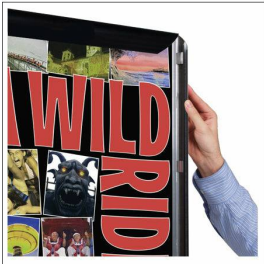

## SwingSnaps 36 x 42 Poster Snap Frames (1 5/8" Wide Profile)

FOR CURRENT PRICING, VISIT THE ID # LISTED ABOVE  
FREE SHIPPING

### Product Details

- 36x42 Quick-Changing, all 4 frame rails snap-open for easy poster changes
- Fits 36x42 Signs, Graphics or Posters
- Front Loading Frame for 36x42 posters and other signage
- Snap Frame Profile: 1 5/8" Wide
- Narrow profile offers 11/16" overall off the wall depth
- Accepts printed material up to 1/16" thick
- Viewable Area: Moulding overlaps poster insert by 3/4" all around
- (2) Aluminum snap frame finishes available
- .040 Backing Board: Thin, durable backer board provides rigidity for your poster
- .020 clear PETG overlay is included to protect your poster insert
- No Tools! All four frame sides snap-open easily by hand
- SwingSnap poster frames can mount either **Portrait or Landscape**
- Installs Easily: Punched holes in frame allow for easy surface mounting
- Hanging hardware is included

### Ceiling Mount Options

• **Common Applications:** Displaying "suspended" advertisements or menus in front of windows or behind a counter or cash wrap is a great way to grab someone's attention and drive traffic and sales to your place of business.