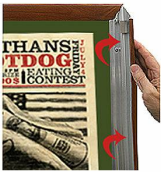

Designer Wood Snap Frames for Posters 27x39 (1" Wide Matboard)

FOR CURRENT PRICING, VISIT THE ID # LISTED ABOVE

1" VIEWABLE
MATBOARD

ALL FOUR SIDES
SNAP OPEN

Product Details

- 27x39 Snap Frame with 1" Matboard Border
- Poster snap frames 27 x 39 ships **fully assembled**
- Quick-Changing, all 4 frame rails snap-open for easy poster changes
- Holds 27x39 poster or sign
- Snap Frame Profile: 1 1/4" Wide
- Narrow profile offers 11/16" overall off the wall depth
- Accepts printed material up to 1/16" thick
- (3) Faux wood snap frame finishes available
- .040 Backing Board: Thin, durable backer board provides rigidity for your poster
- .020 clear PETG overlay is included to protect your poster insert
- No Tools! All four frame sides snap-open easily by hand
- SwingSnap poster frames can mount either **Portrait or Landscape**
- Installs Easily: Punched holes in frame allow for easy surface mounting
- Hanging hardware (screws) are included

- All Snap Poster Frames Shipped **ASSEMBLED**
- Designer snap-open sign frames are for **INDOOR USE ONLY**

Matboards Create Numerous Benefits

- The 1" wide Mat Border provides an upscale touch to your 27 x 39 poster insert with greater impact.
- Re-Printing of smaller size inserts will have cost savings.
- You can change your Mat Border colors anytime, and create an entire new look for your interior.

Matboard Details

- 1" Viewable Mat Border
- Matboard Overlaps Poster by 1" ALL AROUND
- (24) Beveled Matboard Colors Available
- Magnetic Clamps are placed onto the back of the Matboard

to secure your thin poster, graphic or image in place.