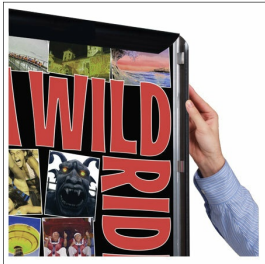

SwingSnaps 24 x 24 Poster Snap Frames (1 5/8" Wide Profile)

FOR CURRENT PRICING, VISIT THE ID # LISTED ABOVE
FREE SHIPPING

Product Details

- 24x24 Quick-Changing, all 4 frame rails snap-open for easy poster changes
- Fits 24x24 Signs, Graphics or Posters
- Front Loading Frame for 24x24 posters and other signage
- Snap Frame Profile: 1 5/8" Wide
- Narrow profile offers 11/16" overall off the wall depth
- Accepts printed material up to 1/16" thick
- Viewable Area: Moulding overlaps poster insert by 3/4" all around
- (2) Aluminum snap frame finishes available
- .040 Backing Board: Thin, durable backer board provides rigidity for your poster
- .020 clear PETG overlay is included to protect your poster insert
- No Tools! All four frame sides snap-open easily by hand
- SwingSnap poster frames can mount either **Portrait or Landscape**
- Installs Easily: Punched holes in frame allow for easy surface mounting
- Hanging hardware is included

• **Common Applications:** Displaying "suspended" advertisements or menus in front of windows or behind a counter or cash wrap is a great way to grab someone's attention and drive traffic and sales to your place of business.