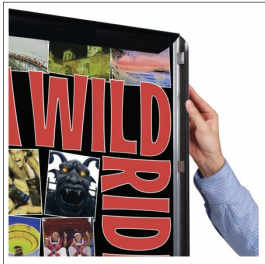

SwingSnaps 20 x 20 Poster Snap Frames (1 5/8" Wide Profile)

FOR CURRENT PRICING, VISIT THE ID # LISTED ABOVE
FREE SHIPPING

Product Details

- 20x20 Quick-Changing, all 4 frame rails snap-open for easy poster changes
- Fits 20x20 Signs, Graphics or Posters
- Front Loading Frame for 20x20 posters and other signage
- Snap Frame Profile: 1 5/8" Wide
- Narrow profile offers 11/16" overall off the wall depth
- Accepts printed material up to 1/16" thick
- Viewable Area: Moulding overlaps poster insert by 3/4" all around
- (2) Aluminum snap frame finishes available
- .040 Backing Board: Thin, durable backer board provides rigidity for your poster
- .020 clear PETG overlay is included to protect your poster insert
- No Tools! All four frame sides snap-open easily by hand
- SwingSnap poster frames can mount either **Portrait or Landscape**
- Installs Easily: Punched holes in frame allow for easy surface mounting
- Hanging hardware is included

• **Common Applications:** Displaying "suspended" advertisements or menus in front of windows or behind a counter or cash wrap is a great way to grab someone's attention and drive traffic and sales to your place of business.