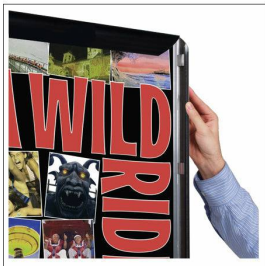

SwingSnaps 20 x 20 Poster Snap Frames (1 5/8" Wide Profile)

FOR CURRENT PRICING, VISIT THE ID # LISTED ABOVE
FREE SHIPPING

Product Details

- 20x20 Quick-Changing, all 4 frame rails snap-open for easy poster changes
- Fits 20x20 Signs, Graphics or Posters
- Front Loading Frame for 20x20 posters and other signage
- Snap Frame Profile: 1 5/8" Wide
- Narrow profile offers 11/16" overall off the wall depth
- Accepts printed material up to 1/16" thick
- Viewable Area: Moulding overlaps poster insert by 3/4" all around
- (2) Aluminum snap frame finishes available
- .040 Backing Board: Thin, durable backer board provides rigidity for your poster
- .020 clear PETG overlay is included to protect your poster insert
- No Tools! All four frame sides snap-open easily by hand
- SwingSnap poster frames can mount either **Portrait or Landscape**
- Installs Easily: Punched holes in frame allow for easy surface mounting
- Hanging hardware is included

• **Common Applications:** Displaying "suspended" advertisements or menus in front of windows or behind a counter or cash wrap is a great way to grab someone's attention and drive traffic and sales to your place of business.