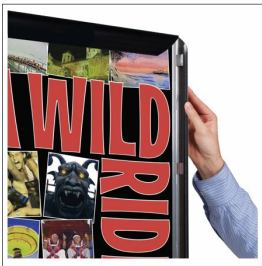

24 x 36 Poster Snap Frame with SwingSnap 1 5/8" Wide Aluminum Profile in Black & Silver Finishes

FOR CURRENT PRICING, VISIT THE ID # LISTED ABOVE
FREE SHIPPING

Product Details

- SwingSnap 24x36 Snap Frame
 - Aluminum Frame: 1 5/8-Inch Wide Profile
 - Fast Change, all 4 frame rails snap-open
 - Holds 24x36 Signs, Graphics, or Posters
 - Wall Mount Poster Display Frame
 - Front Loading Frame for 24x36 posters and other signage
 - Narrow profile offers 11/16" overall off the wall depth
 - Accepts printed material up to 1/16" thick
 - Viewable Area: Moulding overlaps poster insert by 3/4" all around
 - (2) Aluminum snap frame finishes available
 - .040 Backing Board: Thin, durable backer board provides rigidity for your poster
 - .020 clear PETG overlay is included to protect your poster insert
 - No Tools! All four frame sides snap-open easily by hand
 - SwingSnap poster frames can mount either **Portrait or Landscape**
 - Installs Easily: Punched holes in frame allow for easy surface mounting
 - Hanging hardware is included
-
- Aluminum snap-open displays are for **INDOOR** or ****OUTDOOR** use

**Make sure you laminate your insert material if going outdoors
**Poster Snap Frames are weather resistant...not water-proof

Ceiling Mount Options

- **Common Applications:** Displaying "suspended" advertisements or menu's in front of windows or behind a counter or cash wrap is a great way to grab someone's attention and drive traffic and sales to your place of business.

- We offer the option of installing "D" Rings onto the Snap Frame. This allows you the option of suspending your frame from the ceiling. Both the short side and long side will have "D" Rings installed, giving you the option to hang and display your snap frame in Portrait or Landscape orientation.