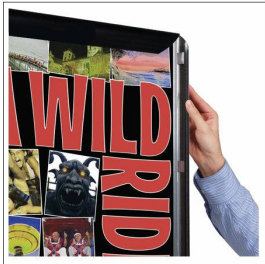

## SwingSnaps 18 x 18 Poster Snap Frames (1 5/8" Wide Profile)

FOR CURRENT PRICING, VISIT THE ID # LISTED ABOVE  
FREE SHIPPING

### Product Details

- 18x18 Quick-Changing, all 4 frame rails snap-open for easy poster changes
- Fits 18x18 Signs, Graphics or Posters
- Front Loading Frame for 18x18 posters and other signage
- Snap Frame Profile: 1 5/8" Wide
- Narrow profile offers 11/16" overall off the wall depth
- Accepts printed material up to 1/16" thick
- Viewable Area: Moulding overlaps poster insert by 3/4" all around
- (2) Aluminum snap frame finishes available
- .040 Backing Board: Thin, durable backer board provides rigidity for your poster
- .020 clear PETG overlay is included to protect your poster insert
- No Tools! All four frame sides snap-open easily by hand
- SwingSnap poster frames can mount either **Portrait or Landscape**
- Installs Easily: Punched holes in frame allow for easy surface mounting
- Hanging hardware is included

### Ceiling Mount Options

• **Common Applications:** Displaying "suspended" advertisements or menus in front of windows or behind a counter or cash wrap is a great way to grab someone's attention and drive traffic and sales to your place of business.