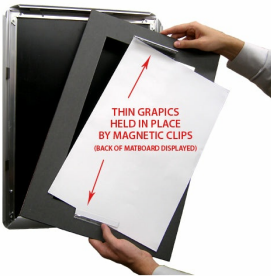

### Product Details

- Designer Snap Frames
- [Snap Frame with Matboard](#)
- 30x40 Aluminum Snap Frame with 2" Matboard Border
- Poster snap frames 30 x 40 ships **fully assembled**
- Quick-Changing, all 4 frame rails snap-open for easy poster changes
- Holds 30x40 poster or sign size
- Snap Frame Profile: 1 1/4" Wide
- Narrow profile offers 11/16" overall off the wall depth
- Accepts printed material up to 1/16" thick
- 9 Aluminum snap frame finishes available
- .040 Backing Board: Thin, durable backer board provides rigidity for poster
- .020 clear PETG overlay is included to protect your poster insert
- **No Tools!** All four frame sides snap-open easily by hand
- SwingSnap poster frames can mount either [Portrait or Landscape](#)
- Installs Easily: Punched holes in frame allow for easy surface mounting
- Hanging hardware (screws) are included
  
- All Snap Poster Frames Shipped ASSEMBLED
- Designer snap-open sign frames are for **INDOOR USE ONLY**

### Custom your Snap Frame

- **Call to customize Designer SwingSnap Poster Snap Frames!**
- Any Matboard Border Size is Available
- Multiple Matboard Openings are Available
- 100+ Matboard Colors to Choose
- Powdercoat Snap Frame Finishes Available

[MATTE INSTRUCTIONS](#)

[ORDER CUSTOM MATTES](#)

[ABOUT SNAP FRAMES](#)

[MOUNTING INSTRUCTIONS](#)

2" VIEWABLE  
MATBOARD

Model	Insert Size	Overall Size	Viewable Area	Ships Via	Shipping Wt	How is Frame Shipped?
SSMCMAT2-3040	30" x 40"	34 1/2" x 44 1/2"	28" x 38"	FedEx	19	Assembled