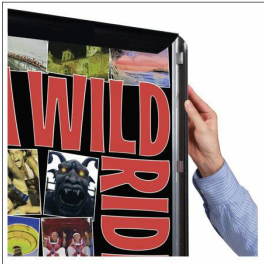

## SwingSnaps 13 x 19 Poster Snap Frames (1 5/8" Wide Profile)

FOR CURRENT PRICING, VISIT THE ID # LISTED ABOVE  
FREE SHIPPING

### Product Details

- 13x19 Quick-Changing, all 4 frame rails snap-open for easy poster changes
- Fits 13x19 Signs, Graphics or Posters
- Front Loading Frame for 13x19 posters and other signage
- Snap Frame Profile: 1 5/8" Wide
- Narrow profile offers 11 1/8" overall off the wall depth
- Accepts printed material up to 1/16" thick
- Viewable Area: Moulding overlaps poster insert by 3/4" all around
- (2) Aluminum snap frame finishes available
- .040 Backing Board: Thin, durable backer board provides rigidity for your poster
- .020 clear PETG overlay is included to protect your poster insert
- No Tools! All four frame sides snap-open easily by hand
- SwingSnap poster frames can mount either **Portrait or Landscape**
- Installs Easily: Punched holes in frame allow for easy surface mounting
- Hanging hardware is included

### Ceiling Mount Options

- **Common Applications:** Displaying "suspended" advertisements or menus in front of windows or behind a counter or cash wrap is a great way to grab someone's attention and drive traffic and sales to your place of business.