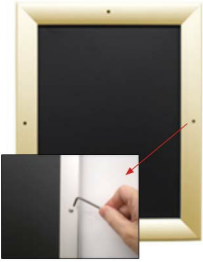

**Make sure you laminate your insert material if going outdoors
**Poster Snap Frames are weather resistant...not water-proof

Ships Unassembled

- ALL snap frame sizes are cut to size, and prepped for easy assembly
- Takes minutes to assemble, Corner Key and Mounting Hardware Included
- Backing Board is rolled up and placed into box for shipping cost savings
- Clear Overlay is rolled up and placed into box for shipping cost savings

- ALL snap frame rail sizes 85" and larger will be **CUT in HALF** and

provided with a Straight Joiner Key to connect the two snap frame rails together.

This will create a seam in your snap frame rail where 2 or more pieces on one side of your frame will flip open.

The main reason for creating the seam is to reduce shipping costs.
We will ship these chopped snap frame rails via common carrier ground service.

Each Frame Rail that is **CUT in HALF** will receive a **CENTERED** security screw

- We will ship any Length up to 144" in **FULL LENGTH** via Freight Carrier.

Please call us for your oversized snap frame dimensions to provide frame & freight costs

For Detailed Instructions on How to Assemble click on the Instruction Sheet ICON up above.

Custom Sizes & Shipping Options Available

- **Call to Customize Extra Large Security with Screw Snap Frames 48x48!**
- If you request a Snap Frame to be FULLY ASSEMBLED,

please call for a shipping quote.

- Call us to quote out snap frames sizes up to 144" x 144" (12 FEET x 12 FEET)