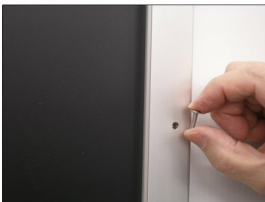

**Make sure you laminate your insert material if going outdoors
**Poster Snap Frames are weather resistant...not water-proof

Ships Unassembled

- ALL snap frame sizes are cut to size, and prepped for easy assembly
- Takes minutes to assemble, Corner Key and Mounting Hardware Included
- Backing Board is rolled up and placed into box for shipping cost savings
- Clear Overlay is rolled up and placed into box for shipping cost savings

- ALL snap frame rail sizes 85" and larger will be **CUT in HALF** and

provided with a Straight Joiner Key to connect the two snap frame rails together.

This will create a seam in your snap frame rail where 2 or more pieces on one side of your frame will flip open.

The main reason for creating the seam is to reduce shipping costs.
We will ship these chopped snap frame rails via common carrier ground service.

Each Frame Rail that is **CUT in HALF** will receive a **CENTERED** security screw

- We will ship any Length up to 144" in **FULL LENGTH** via Freight Carrier.

Please call us for your oversized snap frame dimensions to provide frame & freight costs

For Detailed Instructions on How to Assemble click on the Instruction Sheet ICON up above.

Custom Sizes & Shipping Options Available

- **Call to Customize Extra Large Security with Screw Snap Frames 48x48!**
- If you request a Snap Frame to be FULLY ASSEMBLED,

please call for a shipping quote.

- Call us to quote out snap frames sizes up to 144" x 144" (12 FEET x 12 FEET)