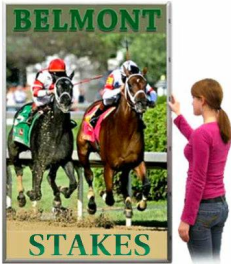

48x48 Large Frame Snap Open, Front Loading Poster Snap Frame for Mounted Graphics on 1/8", 3/16", and 1/4" Thick Boards

FOR CURRENT PRICING, VISIT THE ID # LISTED ABOVE
FREE SHIPPING

Product Details

- Snap Frame for Mounted Posters on Thick Boards
- Extra Large 48x48 Poster Snap Frame
- Aluminum Snap Frame Profile: 1 1/4" Wide
- Quick-Changing, all 4 frame rails snap-open
- Front Loading Frame for 48x48 poster size and other signage
- Narrow profile offers 11/16" overall off-the-wall depth
- Accepts 3 Printed Thicknesses: **1/8" | 3/16" | 1/4"**
- Viewable Area: Moulding overlaps poster insert by 3/8" all around
- (9) Aluminum snap frame finishes
- .040 Backing Board: Provides rigidity for your thin poster
- .020 clear PETG overlay included to protect your poster insert
- **No Tools!** All four frame sides snap-open easily by hand
- SwingSnap Poster Frames: Wall Mounts Portrait or Landscape
- **Installs Easily:** Punched holes in frame for easy surface mounting
- Mounting hardware (screws) included
- Call For Custom Snap Frame Sizes: Large or Small