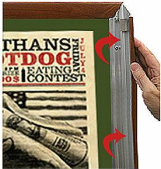

## Designer Wood Snap Frames for Posters 27x40 (1" Wide Matboard)

FOR CURRENT PRICING, VISIT THE ID # LISTED ABOVE

1" VIEWABLE MATBOARD

ALL FOUR SIDES SNAP OPEN

### Product Details

- 27x40 Snap Frame with 1" Matboard Border
- Poster snap frames 27 x 40 ships **fully assembled**
- Quick-Changing, all 4 frame rails snap-open for easy poster changes
- Holds 27x40 poster or sign
- Snap Frame Profile: 1 1/4" Wide
- Narrow profile offers 11/16" overall off the wall depth
- Accepts printed material up to 1/16" thick
- (3) Faux wood snap frame finishes available
- .040 Backing Board: Thin, durable backer board provides rigidity for your poster
- .020 clear PETG overlay is included to protect your poster insert
- No Tools! All four frame sides snap-open easily by hand
- SwingSnap poster frames can mount either **Portrait or Landscape**
- Installs Easily: Punched holes in frame allow for easy surface mounting
- Hanging hardware (screws) are included

- All Snap Poster Frames Shipped **ASSEMBLED**
- Designer snap-open sign frames are for **INDOOR USE ONLY**