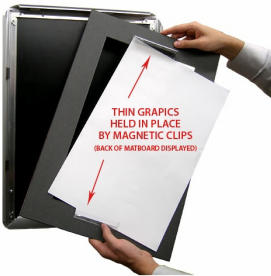

Product Details

- 30x40 Aluminum Snap Frame with 4" Matboard Border
- Poster snap frames 30 x 40 ships **fully assembled**
- Quick-Changing, all 4 frame rails snap-open for easy poster changes
- Holds 30x40 poster or sign
- Snap Frame Profile: 1 1/4" Wide
- Narrow profile offers 11/16" overall off the wall depth
- Accepts printed material up to 1/16" thick
- (9) Aluminum snap frame finishes available
- .040 Backing Board: Thin, durable backer board provides rigidity for your poster
- .020 clear PETG overlay is included to protect your poster insert
- No Tools! All four frame sides snap-open easily by hand
- SwingSnap poster frames can mount either **Portrait or Landscape**
- Installs Easily: Punched holes in frame allow for easy surface mounting
- Hanging hardware (screws) are included

- All Snap Poster Frames Shipped **ASSEMBLED**
- Designer snap-open sign frames are for **INDOOR USE ONLY**

Matboards Create Numerous Benefits

- The 4" wide Mat Border provides an upscale touch to your 30 x 40 poster insert with greater impact.
- Re-Printing of smaller size inserts will have cost savings.
- You can change your Mat Border colors anytime, and create an entire new look for your interior.

Matboard Details

- 4" Viewable Mat Border
- Matboard Overlaps Poster by 1" ALL AROUND
- (24) Beveled Matboard Colors Available
- Magnetic Clamps are placed onto the back of the Matboard

to secure your thin poster, graphic or image in place.

See Instruction Sheets ICON (above) for further details.

- Magnetic Clamps are will secure up to 1/16" insert thickness

Custom your Snap Frame

- **Call for Custom Designer SwingSnap Poster Snap Frames!**
- Any Matboard Border Size is Available
- Multiple Matboard Openings are Available
- 100+ Matboard Colors to Choose
- Powdercoat Snap Frame Finishes Available

[MATTE INSTRUCTIONS](#)

[ORDER CUSTOM MATTES](#)

[ABOUT SNAP FRAMES](#)

[MOUNTING INSTRUCTIONS](#)