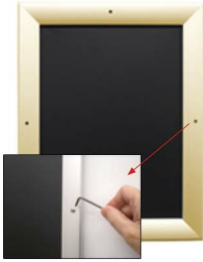

for all frame colors selected

- .040 Backing Board: Thin, durable backer board for 3/8" thick poster only
- .020 clear PETG overlay is included to protect thick poster insert (3/8" Only)
- **Allen Wrench Tool is included to help remove and secure your inserts.**
- SwingSnap poster frames can mount either **Portrait or Landscape**
- Installs Easily: Punched holes in frame allow for easy surface mounting
- Hanging hardware included

- Aluminum snap-open displays are for **INDOOR** or ****OUTDOOR** use

****Make sure you laminate your insert material if going outdoors**
****Poster Snap Frames are weather resistant...not water-proof**

Mounted Graphic Details

3/8" Mounted Graphic Insert

All frames will include a .040 Black Backer Board
All frames will include a .020 Clear Overlay

1/2" MAX Mounted Graphic Insert

.040 Black Backer Board **NOT INCLUDED** (can not fit)
.020 Clear Overlay **NOT INCLUDED** (can not fit)

Customize your Snap Frames

- **Customize Security Screw Extra Deep Poster Snap Frames 20 x 24!**
- If you request a larger size Snap Frame FULLY ASSEMBLED,

please call for a shipping quote.

For Mounted Posters