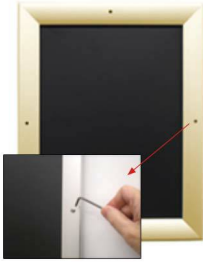

- Snap Lock Poster Frames with Security Screws + Allen Key Tool
- **Fits Posters 20x24**
- Wall Mount Poster Display Frames and Sign Holders
- Quick-Changing, **all 4 frame rails snap-open for easy poster changes**
- Front Loading Frame for posters and other signage
- Snap Frame Profile: 1 1/4" Wide
- Narrow profile offers 1" overall off the wall depth
- **Accepts 2 Printed Thicknesses: 3/8" & 1/2"**
- Viewable Area: Moulding overlaps poster insert by 3/8" all around
- **(8) Aluminum snap frame finishes available**
- **1/2" Silver Aluminum bottom frame rail is exposed from side view**

for all frame colors selected

- .040 Backing Board: Thin, durable backer board for 3/8" thick poster only
- .020 clear PETG overlay is included to protect thick poster insert (3/8" Only)
- **Allen Wrench Tool is included to help remove and secure your inserts**
- SwingSnap poster frames can mount either **Portrait or Landscape**
- Installs Easily: Punched holes in frame allow for easy surface mounting
- Hanging hardware included

Mounted Graphic Details

3/8" Mounted Graphic Insert
All frames will include a .040 Black Backer Board

All frames will include a .020 Clear Overlay

1/2" MAX Mounted Graphic Insert
.040 Black Backer Board **NOT INCLUDED** (can not fit)
.020 Clear Overlay **NOT INCLUDED** (can not fit)

Customize your Snap Frames

- **Customize Security Screw Extra Deep Poster Snap Frames 20 x 24!**
- If you request a larger size Snap Frame FULLY ASSEMBLED,

please call for a shipping quote.

For Mounted Posters