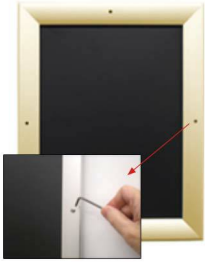

for all frame colors selected

- .040 Backing Board: Thin, durable backer board for 3/8" thick poster only
- .020 clear PETG overlay is included to protect thick poster insert (3/8" Only)
- **Allen Wrench Tool is included to help remove and secure your inserts**
- SwingSnap poster frames can mount either **Portrait or Landscape**
- Installs Easily: Punched holes in frame allow for easy surface mounting
- Hanging hardware included

- Aluminum snap-open displays are for **INDOOR** or ****OUTDOOR** use

**Make sure you laminate your insert material if going outdoors
**Poster Snap Frames are weather resistant...not water-proof

Mounted Graphic Details

3/8" Mounted Graphic Insert

All frames will include a .040 Black Backer Board

All frames will include a .020 Clear Overlay

1/2" MAX Mounted Graphic Insert

.040 Black Backer Board **NOT INCLUDED** (can not fit)

.020 Clear Overlay **NOT INCLUDED** (can not fit)

Customize your Snap Frames

- **Customize Security Screw Extra Deep Poster Snap Frames 20 x 24!**
- If you request a larger size Snap Frame FULLY ASSEMBLED,

please call for a shipping quote.