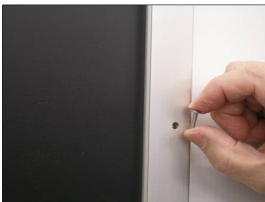

Extra Large Snap Frame 60x96 Ship UNASSEMBLED

- Aluminum snap-open displays are for **INDOOR** or ****OUTDOOR** use

**Make sure you laminate your insert material if going outdoors
**Poster Snap Frames are weather resistant...not water-proof

Ships Unassembled

- ALL snap frame sizes are cut to size, and prepped for easy assembly
- Takes minutes to assemble, Corner Key and Mounting Hardware Included

- ALL snap frame rail sizes 85" and larger will be **CUT in HALF** and

provided with a Straight Join Key to connect the two snap frame rails together.

This will create a seam in your snap frame rail where 2 or more pieces on one side of your frame will flip open.

The main reason for creating the seam is to reduce shipping costs. We will ship these chopped snap frame rails via common carrier ground service.

Each Frame Rail that is **CUT in HALF** will receive a **CENTERED** security screw

- We will ship any Length up to 144" in **FULL LENGTH** via Freight Carrier.

Please call us for your oversized snap frame dimensions to provide frame & freight costs

For Detailed Instructions on How to Assemble click on the Instruction Sheet ICON up above.

Custom Sizes & Shipping Options Available

- **Call to Customize Extra Large Security with Screw Snap Frames 60x96!**
- If you request a Snap Frame to be FULLY ASSEMBLED,

please call for a shipping quote.

- Call us to quote out snap frames sizes up to 144" x 144" (12 FEET x 12 FEET)