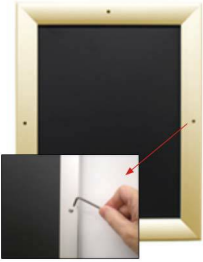

Extra Large Snap Frame 60x96 Ship UNASSEMBLED

- Aluminum snap-open displays are for **INDOOR** or ****OUTDOOR** use

**Make sure you laminate your insert material if going outdoors
**Poster Snap Frames are weather resistant...not water-proof

Ships Unassembled

- ALL snap frame sizes are cut to size, and prepped for easy assembly
- Takes minutes to assemble, Corner Key and Mounting Hardware Included

- ALL snap frame rail sizes 85" and larger will be **CUT in HALF** and

provided with a Straight Join Key to connect the two snap frame rails together.

This will create a seam in your snap frame rail where 2 or more pieces on one side of your frame will flip open.

The main reason for creating the seam is to reduce shipping costs. We will ship these chopped snap frame rails via common carrier ground service.

Each Frame Rail that is **CUT in HALF** will receive a **CENTERED** security screw

- We will ship any Length up to 144" in **FULL LENGTH** via Freight Carrier.

Please call us for your oversized snap frame dimensions to provide frame & freight costs

For Detailed Instructions on How to Assemble click on the Instruction Sheet ICON up above.

Custom Sizes & Shipping Options Available

- **Call to Customize Extra Large Security with Screw Snap Frames 60x96!**
- If you request a Snap Frame to be FULLY ASSEMBLED,

please call for a shipping quote.

- Call us to quote out snap frames sizes up to 144" x 144" (12 FEET x 12 FEET)