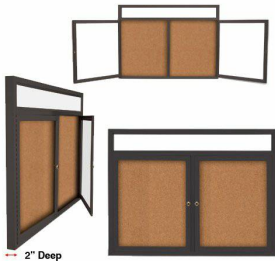

SELECT THE RIGHT OPTION FOR YOU, AND FOLLOW INSTRUCTIONS

STANDARD HEADER (No Charge)

Standard UPPERCASE Black Helvetica Lettering as detailed above. Make sure to spell out your header in the empty **Text Box** above the Green ADD to CART button. Check your grammar & spelling!

LEAVE HEADER BLANK (No Charge)

For customers that will be adding their own header, select this option. Make sure to enter **LEAVE BLANK** in the empty **Text Box** above the Green ADD to CART button.

CUSTOM HEADER / LOGO (Upcharge)

For customers that wish to send us a specific FONT, COLOR, or LOGO. Make sure to enter **CUSTOM LOGO** in the empty **Text Box** above the Green ADD to CART button. We will contact you once the order has been received to instruct you on how to submit the Hi-Res EPS File to us.

Ordering Options

- Vinyl covering over corkboard
- Plastic Clear or Multi-Color Push Pins (100 per box)
- **Door Window: Break Resistant or Tempered Glass**
  - Break Resistant Acrylic: 1/8" thick, lightweight (Standard)
  - 1/4" Tempered Glass for public environments and locations that require this added safety feature. (Upcharge)
    - If chosen we will use our heavy duty door that will change one of 2 dimensions by 1/2". We will contact you if you do not indicate which dimension you would like adjusted in your order notes.
    - The viewable area can decrease by 1/2" or the overall size can be increased by 1/2".