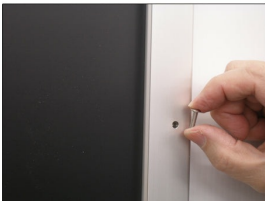

## SwingSnaps EXTRA LARGE - EXTRA DEEP Poster Snap Frames with Security Screws (for MOUNTED GRAPHICS)

FOR CURRENT PRICING, VISIT THE ID # LISTED ABOVE  
FREE SHIPPING

### Product Details

**\* ALL 4 FRAME SIDES HAVE A SECURITY SCREW PLACED INTO THE CENTER OF EACH FRAME RAIL. THESE SCREWS SECURE THE SAFETY OF YOUR POSTING AND PREVENT ANY TAMPERING.**

- Extra Large Security Snap Frames
- Deep Frame for Thick Mounted Graphics
- Quick-Changing Frame
- All 4 frame rails snap-open for easy poster changes
- Front Loading Frame for posters and other signage
- Snap Frame Profile: **1 1/4" Wide**
- Narrow profile offers 1" overall off the wall depth
- **Accepts 2 Printed Thicknesses: 3/8" & 1/2"**
- Viewable Area: Moulding overlaps poster insert by 3/8" all around
- **9** Aluminum snap frame finishes available
- **1/2" Silver bottom frame rail is exposed from side view for all frame**

#### colors selected

- .040 Backing Board: Thin, durable backer board provides rigidity for your poster
- .020 clear PETG overlay is included to protect your poster insert
- **Allen Wrench Tool is included to remove and secure your inserts**
- SwingSnaps poster frames can mount either **Portrait or Landscape**
- Installs Easily: Punched holes in frame allow for easy surface mounting
- Hanging Hardware (screws) Included
- Call for Custom Snap Frame Sizes Large and Small