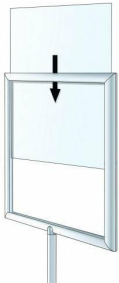

## Tall 22x84 Large Poster Floor Stand with 13 or 21 Lb Weighted Base Sign

FOR CURRENT PRICING, VISIT THE ID # LISTED ABOVE

### Product Details

- Large Poster Display Stand
- Designed with a heavy-duty extruded alloy
- Double-Sided Floor Display
- Display 1 or 2 posters 22" Wide x 84" High
- Overall Height: **88"**
- Finishes in Black or Silver
- 1/4" Top slot opening in sign frame used for poster insertion
- Sign holder requires RIGID Board Media, 1/4" MAX
- The frame is connected to the electrically welded base with a 2 leg design
- **Base Design:** Rectangle
- Overall Approximate Sign Holder Weight: **13 LBS**
- **Optional** 21 Lb Weighted Base Cover
- Ultra-easy assembly (ships knocked down for cost savings)
- **Made in the USA**
- Tall 22x84 Poster Display Floor Stand **for Indoor Use**

### Ordering Options

**Weighted Base Cover:**

When using these bulletin sign holders in a crowded or busy area, consider the optional 21 LBS weighted base cover. Finish will match the sign holder finish chosen.