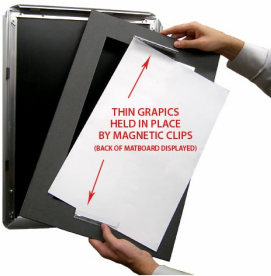

Designer Snap Frames for Posters 12x18 (2" Wide Matboard)

FOR CURRENT PRICING, VISIT THE ID # LISTED ABOVE

Product Details

- 12x18 Aluminum Snap Frame with 2" Matboard Border
- Poster snap frames 12 x 18 ships **fully assembled**
- Quick-Changing, all 4 frame rails snap-open for easy poster changes
- Holds 12x18 poster or sign
- Snap Frame Profile: 1 1/4" Wide
- Narrow profile offers 11/16" overall off the wall depth
- Accepts printed material up to 1/16" thick
- (9) Aluminum snap frame finishes available
- .040 Backing Board: Thin, durable backer board provides rigidity for your poster
- .020 clear PETG overlay is included to protect your poster insert
- No Tools! All four frame sides snap-open easily by hand
- SwingSnap poster frames can mount either **Portrait or Landscape**
- Installs Easily: Punched holes in frame allow for easy surface mounting
- Hanging hardware (screws) are included

Matboard Details

- 2" Viewable Mat Border
- Matboard Overlaps 12x18 Poster by 1" ALL AROUND
- (24) Beveled Matboard Colors Available
- Magnetic Clamps are placed onto the back of the Matboard

to secure your thin poster, graphic or image in place.

See Instruction Sheets ICON (above) for further details.

- Magnetic Clamps are will secure up to 1/16" insert thickness

Custom your Snap Frame

- **Call to customize Designer SwingSnap Poster Snap Frames!**
- Any Matboard Border Size is Available
- Multiple Matboard Openings are Available
- 100+ Matboard Colors to Choose
- Powdercoat Snap Frame Finishes Available

[MATTE INSTRUCTIONS](#)

[ORDER CUSTOM MATTES](#)

[ABOUT SNAP FRAMES](#)

[MOUNTING INSTRUCTIONS](#)

2" VIEWABLE
MATBOARD

Model	Insert Size	Overall Size	Viewable Area	Ships Via	Shipping Wt	How is Frame Shipped?
SSMCMAT2-1218	12" x 18"	16 1/2" x 22 1/2"	10" x 16"	FedEx	10	Assembled