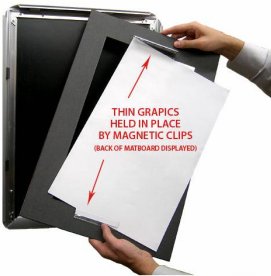

## Designer Snap Frames for Posters 14x22 (2" Wide Matboard)

FOR CURRENT PRICING, VISIT THE ID # LISTED ABOVE

2" VIEWABLE  
MATBOARD

### Product Details

- 14x22 Aluminum Snap Frame with 2" Matboard Border
- Poster snap frames 14 x 22 ships **fully assembled**
- Quick-Changing, all 4 frame rails snap-open for easy poster changes
- Holds 14x22 poster or sign
- Snap Frame Profile: 1 1/4" Wide
- Narrow profile offers 11/16" overall off the wall depth
- Accepts printed material up to 1/16" thick
- (9) Aluminum snap frame finishes available
- .040 Backing Board: Thin, durable backer board provides rigidity for your poster
- .020 clear PETG overlay is included to protect your poster insert
- No Tools! All four frame sides snap-open easily by hand
- SwingSnap poster frames can mount either **Portrait or Landscape**
- Installs Easily: Punched holes in frame allow for easy surface mounting
- Hanging hardware (screws) are included

- All Snap Poster Frames Shipped **ASSEMBLED**
- Designer snap-open sign frames are for **INDOOR USE ONLY**