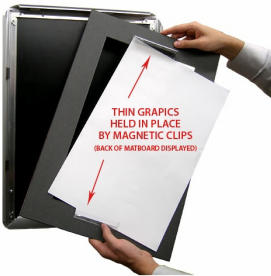

Designer Snap Frames for Posters 20x24 (1" Wide Matboard)

FOR CURRENT PRICING, VISIT THE ID # LISTED ABOVE

1" VIEWABLE
MATBOARD

Product Details

- 20x24 Aluminum Snap Frame with 1" Matboard Border
- Poster snap frames 20 x 24 ships **fully assembled**
- Quick-Changing, all 4 frame rails snap-open for easy poster changes
- Holds 11x17 poster or sign
- Snap Frame Profile: 1 1/4" Wide
- Narrow profile offers 11/16" overall off the wall depth
- Accepts printed material up to 1/16" thick
- (9) Aluminum snap frame finishes available
- .040 Backing Board: Thin, durable backer board provides rigidity for your poster
- .020 clear PETG overlay is included to protect your poster insert
- No Tools! All four frame sides snap-open easily by hand
- SwingSnap poster frames can mount either **Portrait or Landscape**
- Installs Easily: Punched holes in frame allow for easy surface mounting
- Hanging hardware (screws) are included

- All Snap Poster Frames Shipped **ASSEMBLED**
- Designer snap-open sign frames are for **INDOOR USE ONLY**

Matboards Create Numerous Benefits

- The 1" wide Mat Border provides an upscale touch to your 20 x 24 poster insert with greater impact.
- Re-Printing of smaller size inserts will have cost savings.
- You can change your Mat Border colors anytime, and create an entire new look for your interior.

Matboard Details

- 1" Viewable Mat Border
- Matboard Overlaps 20x24 Poster by 1" ALL AROUND
- (24) Beveled Matboard Colors Available
- Magnetic Clamps are placed onto the back of the Matboard

to secure your thin poster, graphic or image in place.