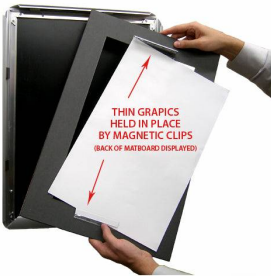

## Designer Snap Frames for Posters 14x22 (1" Wide Matboard)

FOR CURRENT PRICING, VISIT THE ID # LISTED ABOVE

1" VIEWABLE MATBOARD

### Product Details

- 14x22 Aluminum Snap Frame with 1" Matboard Border
- Poster snap frames 14 x 22 ships **fully assembled**
- Quick-Changing, all 4 frame rails snap-open for easy poster changes
- Holds 14x22 poster or sign
- Snap Frame Profile: 1 1/4" Wide
- Narrow profile offers 11/16" overall off the wall depth
- Accepts printed material up to 1/16" thick
- (9) Aluminum snap frame finishes available
- .040 Backing Board: Thin, durable backer board provides rigidity for your poster
- .020 clear PETG overlay is included to protect your poster insert
- No Tools! All four frame sides snap-open easily by hand
- SwingSnap poster frames can mount either **Portrait or Landscape**
- Installs Easily: Punched holes in frame allow for easy surface mounting
- Hanging hardware (screws) are included

- All Snap Poster Frames Shipped **ASSEMBLED**
- Designer snap-open sign frames are for **INDOOR USE ONLY**