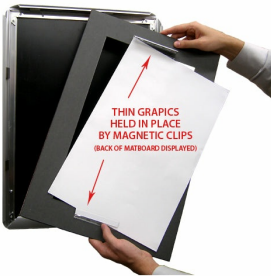

### Product Details

- 13x19 Aluminum Snap Frame with 2" Matboard Border
- Poster snap frames 13 x 19 ships **fully assembled**
- Quick-Changing, all 4 frame rails snap-open for easy poster changes
- Holds 13x19 poster or sign
- Snap Frame Profile: 1 1/4" Wide
- Narrow profile offers 11/16" overall off the wall depth
- Accepts printed material up to 1/16" thick
- (9) Aluminum snap frame finishes available
- .040 Backing Board: Thin, durable backer board provides rigidity for your poster
- .020 clear PETG overlay is included to protect your poster insert
- No Tools! All four frame sides snap-open easily by hand
- SwingSnap poster frames can mount either **Portrait or Landscape**
- Installs Easily: Punched holes in frame allow for easy surface mounting
- Hanging hardware (screws) are included

- All Snap Poster Frames Shipped **ASSEMBLED**
- Designer snap-open sign frames are for **INDOOR USE ONLY**

### Custom your Snap Frame

- **Call to customize Designer SwingSnap Poster Snap Frames!**
- Any Matboard Border Size is Available
- Multiple Matboard Openings are Available
- 100+ Matboard Colors to Choose
- Powdercoat Snap Frame Finishes Available

[MATTE INSTRUCTIONS](#)

[ORDER CUSTOM MATTES](#)

[ABOUT SNAP FRAMES](#)

[MOUNTING INSTRUCTIONS](#)

2" VIEWABLE  
MATBOARD

Model	Insert Size	Overall Size	Viewable Area	Ships Via	Shipping Wt	How is Frame Shipped?
SSMCMAT2-1319	13" x 19"	17 1/2" x 23 1/2"	11" x 17"	FedEx	12	Assembled