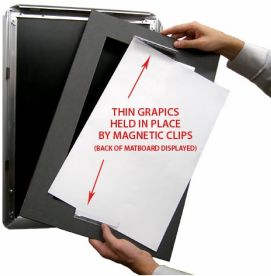

Designer Snap Frames for Posters 12x24 (2" Wide Matboard)

FOR CURRENT PRICING, VISIT THE ID # LISTED ABOVE

2" VIEWABLE
MATBOARD

Product Details

- 12x24 Aluminum Snap Frame with 2" Matboard Border
- Poster snap frames 12 x 24 ships **fully assembled**
- Quick-Changing, all 4 frame rails snap-open for easy poster changes
- Holds 12x24 poster or sign
- Snap Frame Profile: 1 1/4" Wide
- Narrow profile offers 11/16" overall off the wall depth
- Accepts printed material up to 1/16" thick
- (9) Aluminum snap frame finishes available
- .040 Backing Board: Thin, durable backer board provides rigidity for your poster
- .020 clear PETG overlay is included to protect your poster insert
- No Tools! All four frame sides snap-open easily by hand
- SwingSnap poster frames can mount either **Portrait or Landscape**
- Installs Easily: Punched holes in frame allow for easy surface mounting
- Hanging hardware (screws) are included

- All Snap Poster Frames Shipped **ASSEMBLED**
- Designer snap-open sign frames are for **INDOOR USE ONLY**

Matboards Create Numerous Benefits

- The 2" wide Mat Border provides an upscale touch to your 12 x 24 poster insert with greater impact.
- Re-Printing of smaller size inserts will have cost savings.
- You can change your Mat Border colors anytime, and create an entire new look for your interior.