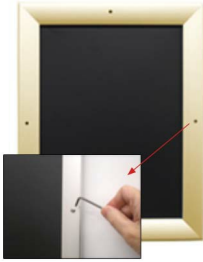

Poster Snaps 11x17 Frames with Security Screws (for MOUNTED GRAPHICS)

FOR CURRENT PRICING, VISIT THE ID # LISTED ABOVE
FREE SHIPPING

Product Details

*** ALL 4 FRAME SIDES HAVE A SECURITY SCREW PLACED INTO THE CENTER OF EACH FRAME RAIL. THESE SCREWS SECURE THE SAFETY OF YOUR POSTING AND PREVENT ANY TAMPERING.**

- Quick-Changing, all 4 frame rails snap-open for easy poster changes
- Front Loading Frame for **11x17 posters** and other signage
- Snap Frame Profile: 1 1/4" Wide
- Narrow profile offers 11/16" overall off the wall depth
- **Accepts printed material up to 1/4" thick**
- Viewable Area: Moulding overlaps poster insert by 3/8" all around
- (9) Aluminum snap frame finishes available
- .040 Backing Board: Thin, durable backer board provides rigidity for your poster
- .020 clear PETG overlay is included to protect your poster insert
- **Allen Wrench Tool is included to help remove and secure your inserts.**
- SwingSnap poster frames can mount either **Portrait or Landscape**
- Installs Easily: Punched holes in frame allow for easy surface mounting
- Hanging hardware is included