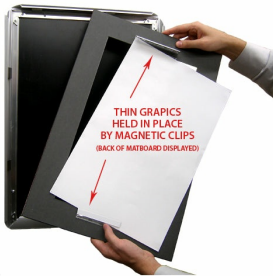

Designer Snap Frames for Posters 10x20 (2" Wide Matboard)

FOR CURRENT PRICING, VISIT THE ID # LISTED ABOVE

2" VIEWABLE
MATBOARD

Product Details

- 10x20 Aluminum Snap Frame with 2" Matboard Border
- Poster snap frames 10 x 20 ships **fully assembled**
- Quick-Changing, all 4 frame rails snap-open for easy poster changes
- Holds 10x20 poster or sign
- Snap Frame Profile: 1 1/4" Wide
- Narrow profile offers 11/16" overall off the wall depth
- Accepts printed material up to 1/16" thick
- (9) Aluminum snap frame finishes available
- .040 Backing Board: Thin, durable backer board provides rigidity for your poster
- .020 clear PETG overlay is included to protect your poster insert
- No Tools! All four frame sides snap-open easily by hand
- SwingSnap poster frames can mount either **Portrait or Landscape**
- Installs Easily: Punched holes in frame allow for easy surface mounting
- Hanging hardware (screws) are included

- All Snap Poster Frames Shipped **ASSEMBLED**
- Designer snap-open sign frames are for **INDOOR USE ONLY**

Matboards Create Numerous Benefits

- The 2" wide Mat Border provides an upscale touch to your 10 x 20 poster insert with greater impact.
- Re-Printing of smaller size inserts will have cost savings.
- You can change your Mat Border colors anytime, and create an entire new look for your interior.

Matboard Details

- 2" Viewable Mat Border
- Matboard Overlaps 10x20 Poster by 1" ALL AROUND
- (24) Beveled Matboard Colors Available
- Magnetic Clamps are placed onto the back of the Matboard

to secure your thin poster, graphic or image in place.