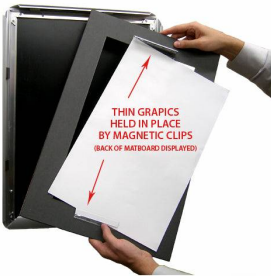

Designer Snap Frames for Posters 20x30 (1" Wide Matboard)

FOR CURRENT PRICING, VISIT THE ID # LISTED ABOVE

1" VIEWABLE
MATBOARD

Product Details

- 20x30 Aluminum Snap Frame with 1" Matboard Border
- Poster snap frames 20 x 30 ships **fully assembled**
- Quick-Changing, all 4 frame rails snap-open for easy poster changes
- Holds 20x30 poster or sign
- Snap Frame Profile: 1 1/4" Wide
- Narrow profile offers 11/16" overall off the wall depth
- Accepts printed material up to 1/16" thick
- (9) Aluminum snap frame finishes available
- .040 Backing Board: Thin, durable backer board provides rigidity for your poster
- .020 clear PETG overlay is included to protect your poster insert
- No Tools! All four frame sides snap-open easily by hand
- SwingSnap poster frames can mount either **Portrait or Landscape**
- Installs Easily: Punched holes in frame allow for easy surface mounting
- Hanging hardware (screws) are included

- All Snap Poster Frames Shipped **ASSEMBLED**
- Designer snap-open sign frames are for **INDOOR USE ONLY**

Matboards Create Numerous Benefits

- The 1" wide Mat Border provides an upscale touch to your 20 x 30 poster insert with greater impact.
- Re-Printing of smaller size inserts will have cost savings.
- You can change your Mat Border colors anytime, and create an entire new look for your interior.

Matboard Details

- 1" Viewable Mat Border
- Matboard Overlaps 20x30 Poster by 1" ALL AROUND
- (24) Beveled Matboard Colors Available
- Magnetic Clamps are placed onto the back of the Matboard

to secure your thin poster, graphic or image in place.