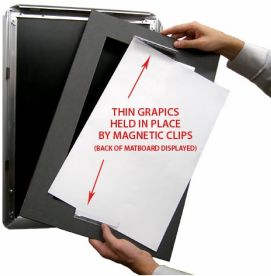

Designer Snap Frames for Posters 12x24 (1" Wide Matboard)

FOR CURRENT PRICING, VISIT THE ID # LISTED ABOVE

1" VIEWABLE
MATBOARD

Product Details

- 12x24 Aluminum Snap Frame with 1" Matboard Border
- Poster snap frames 12 x 24 ships **fully assembled**
- Quick-Changing, all 4 frame rails snap-open for easy poster changes
- Holds 12x24 poster or sign
- Snap Frame Profile: 1 1/4" Wide
- Narrow profile offers 11/16" overall off the wall depth
- Accepts printed material up to 1/16" thick
- (9) Aluminum snap frame finishes available
- .040 Backing Board: Thin, durable backer board provides rigidity for your poster
- .020 clear PETG overlay is included to protect your poster insert
- No Tools! All four frame sides snap-open easily by hand
- SwingSnap poster frames can mount either **Portrait or Landscape**
- Installs Easily: Punched holes in frame allow for easy surface mounting
- Hanging hardware (screws) are included

- All Snap Poster Frames Shipped **ASSEMBLED**
- Designer snap-open sign frames are for **INDOOR USE ONLY**

Matboards Create Numerous Benefits

- The 1" wide Mat Border provides an upscale touch to your 12 x 24 poster insert with greater impact.
- Re-Printing of smaller size inserts will have cost savings.
- You can change your Mat Border colors anytime, and create an entire new look for your interior.