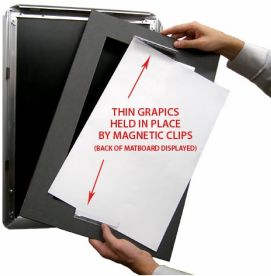

## Designer Snap Frames for Posters 8x10 (1" Wide Matboard)

FOR CURRENT PRICING, VISIT THE ID # LISTED ABOVE

1" VIEWABLE  
MATBOARD

### Product Details

- 8x10 Aluminum Snap Frame with 1" Matboard Border
- Poster snap frames 8 x 10 ships **fully assembled**
- Quick-Changing, all 4 frame rails snap-open for easy poster changes
- Holds 8x10 poster or sign
- Snap Frame Profile: 1 1/4" Wide
- Narrow profile offers 11/16" overall off the wall depth
- Accepts printed material up to 1/16" thick
- (9) Aluminum snap frame finishes available
- .040 Backing Board: Thin, durable backer board provides rigidity for your poster
- .020 clear PETG overlay is included to protect your poster insert
- No Tools! All four frame sides snap-open easily by hand
- SwingSnap poster frames can mount either **Portrait or Landscape**
- Installs Easily: Punched holes in frame allow for easy surface mounting
- Hanging hardware (screws) are included

- All Snap Poster Frames Shipped **ASSEMBLED**
- Designer snap-open sign frames are for **INDOOR USE ONLY**