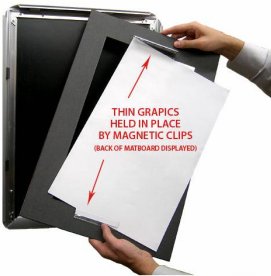

Designer Snap Frames for Posters 12x20 (1" Wide Matboard)

FOR CURRENT PRICING, VISIT THE ID # LISTED ABOVE

1" VIEWABLE
MATBOARD

Product Details

- 12x20 Aluminum Snap Frame with 1" Matboard Border
- Poster snap frames 12 x 20 ships **fully assembled**
- Quick-Changing, all 4 frame rails snap-open for easy poster changes
- Holds 12x20 poster or sign
- Snap Frame Profile: 1 1/4" Wide
- Narrow profile offers 11/16" overall off the wall depth
- Accepts printed material up to 1/16" thick
- (8) Aluminum snap frame finishes available
- .040 Backing Board: Thin, durable backer board provides rigidity for your poster
- .020 clear PETG overlay is included to protect your poster insert
- No Tools! All four frame sides snap-open easily by hand
- SwingSnap poster frames can mount either **Portrait or Landscape**
- Installs Easily: Punched holes in frame allow for easy surface mounting
- Hanging hardware (screws) are included

- All Snap Poster Frames Shipped **ASSEMBLED**
- Designer snap-open sign frames are for **INDOOR USE ONLY**

Matboards Create Numerous Benefits

- The 1" wide Mat Border provides an upscale touch to your 12 x 20 poster insert with greater impact.
- Re-Printing of smaller size inserts will have cost savings.
- You can change your Mat Border colors anytime, and create an entire new look for your interior.

Matboard Details

- 1" Viewable Mat Border
- Matboard Overlaps 12x20 Poster by 1" ALL AROUND
- (24) Beveled Matboard Colors Available
- Magnetic Clamps are placed onto the back of the Matboard

to secure your thin poster, graphic or image in place.