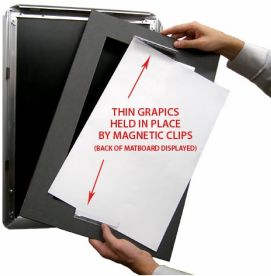

## Designer Snap Frames for Posters 27x39 (1" Wide Matboard)

FOR CURRENT PRICING, VISIT THE ID # LISTED ABOVE

1" VIEWABLE  
MATBOARD

### Product Details

- 27x39 Aluminum Snap Frame with 1" Matboard Border
- Poster snap frames 27 x 39 ships **fully assembled**
- Quick-Changing, all 4 frame rails snap-open for easy poster changes
- Holds 27x39 poster or sign
- Snap Frame Profile: 1 1/4" Wide
- Narrow profile offers 11/16" overall off the wall depth
- Accepts printed material up to 1/16" thick
- (9) Aluminum snap frame finishes available
- .040 Backing Board: Thin, durable backer board provides rigidity for your poster
- .020 clear PETG overlay is included to protect your poster insert
- No Tools! All four frame sides snap-open easily by hand
- SwingSnap poster frames can mount either **Portrait or Landscape**
- Installs Easily: Punched holes in frame allow for easy surface mounting
- Hanging hardware (screws) are included

- All Snap Poster Frames Shipped **ASSEMBLED**
- Designer snap-open sign frames are for **INDOOR USE ONLY**