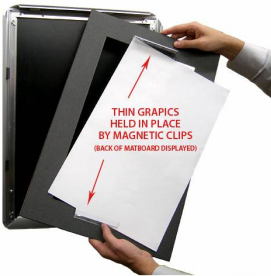

Designer Snap Frames for Posters 12x36 (2" Wide Matboard)

FOR CURRENT PRICING, VISIT THE ID # LISTED ABOVE

Product Details

- 12x36 Aluminum Snap Frame with 2" Matboard Border
- Poster snap frames 12 x 36 ships **fully assembled**
- Quick-Changing, all 4 frame rails snap-open for easy poster changes
- Holds 12x36 poster or sign
- Snap Frame Profile: 1 1/4" Wide
- Narrow profile offers 11/16" overall off the wall depth
- Accepts printed material up to 1/16" thick
- (9) Aluminum snap frame finishes available
- .040 Backing Board: Thin, durable backer board provides rigidity for your poster
- .020 clear PETG overlay is included to protect your poster insert
- No Tools! All four frame sides snap-open easily by hand
- SwingSnap poster frames can mount either **Portrait or Landscape**
- Installs Easily: Punched holes in frame allow for easy surface mounting
- Hanging hardware (screws) are included

- All Snap Poster Frames Shipped **ASSEMBLED**
- Designer snap-open sign frames are for **INDOOR USE ONLY**

Matboards Create Numerous Benefits

- The 2" wide Mat Border provides an upscale touch to your 12 x 36 poster insert with greater impact.
- Re-Printing of smaller size inserts will have cost savings.
- You can change your Mat Border colors anytime, and create an entire new look for your interior.

Matboard Details

- 2" Viewable Mat Border
- Matboard Overlaps 12x36 Poster by 1" ALL AROUND
- (24) Beveled Matboard Colors Available
- Magnetic Clamps are placed onto the back of the Matboard

to secure your thin poster, graphic or image in place.

See Instruction Sheets ICON (above) for further details.

- Magnetic Clamps are will secure up to 1/16" insert thickness

Custom your Snap Frame