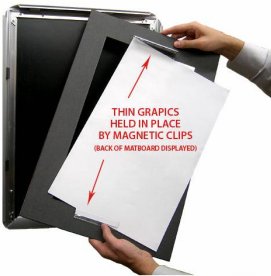

## Designer Snap Frames for Posters 12x36 (4" Wide Matboard)

FOR CURRENT PRICING, VISIT THE ID # LISTED ABOVE

4" VIEWABLE  
MATBOARD

### Product Details

- 12x36 Aluminum Snap Frame with 4" Matboard Border
- Poster snap frames 12 x 36 ships **fully assembled**
- Quick-Changing, all 4 frame rails snap-open for easy poster changes
- Holds 12x36 poster or sign
- Snap Frame Profile: 1 1/4" Wide
- Narrow profile offers 11/16" overall off the wall depth
- Accepts printed material up to 1/16" thick
- (9) Aluminum snap frame finishes available
- .040 Backing Board: Thin, durable backer board provides rigidity for your poster
- .020 clear PETG overlay is included to protect your poster insert
- No Tools! All four frame sides snap-open easily by hand
- SwingSnap poster frames can mount either **Portrait or Landscape**
- Installs Easily: Punched holes in frame allow for easy surface mounting
- Hanging hardware (screws) are included

- All Snap Poster Frames Shipped **ASSEMBLED**
- Designer snap-open sign frames are for **INDOOR USE ONLY**