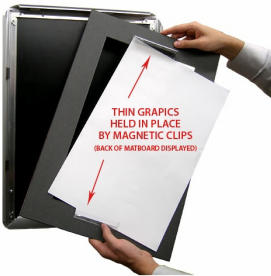

Designer Snap Frames for Posters 16x16 (2" Wide Matboard)

FOR CURRENT PRICING, VISIT THE ID # LISTED ABOVE

2" VIEWABLE
MATBOARD

Product Details

- 16x16 Aluminum Snap Frame with 2" Matboard Border
- Poster snap frames 16 x 16 ships **fully assembled**
- Quick-Changing, all 4 frame rails snap-open for easy poster changes
- Holds 16x16 poster or sign
- Snap Frame Profile: 1 1/4" Wide
- Narrow profile offers 11/16" overall off the wall depth
- Accepts printed material up to 1/16" thick
- (9) Aluminum snap frame finishes available
- .040 Backing Board: Thin, durable backer board provides rigidity for your poster
- .020 clear PETG overlay is included to protect your poster insert
- No Tools! All four frame sides snap-open easily by hand
- SwingSnap poster frames can mount either **Portrait or Landscape**
- Installs Easily: Punched holes in frame allow for easy surface mounting
- Hanging hardware (screws) are included

- All Snap Poster Frames Shipped **ASSEMBLED**
- Designer snap-open sign frames are for **INDOOR USE ONLY**

Matboards Create Numerous Benefits

- The 2" wide Mat Border provides an upscale touch to your 16 x 16 poster insert with greater impact.
- Re-Printing of smaller size inserts will have cost savings.
- You can change your Mat Border colors anytime, and create an entire new look for your interior.

Matboard Details

- 2" Viewable Mat Border
- Matboard Overlaps 16x16 Poster by 1" ALL AROUND
- (24) Beveled Matboard Colors Available
- Magnetic Clamps are placed onto the back of the Matboard

to secure your thin poster, graphic or image in place.